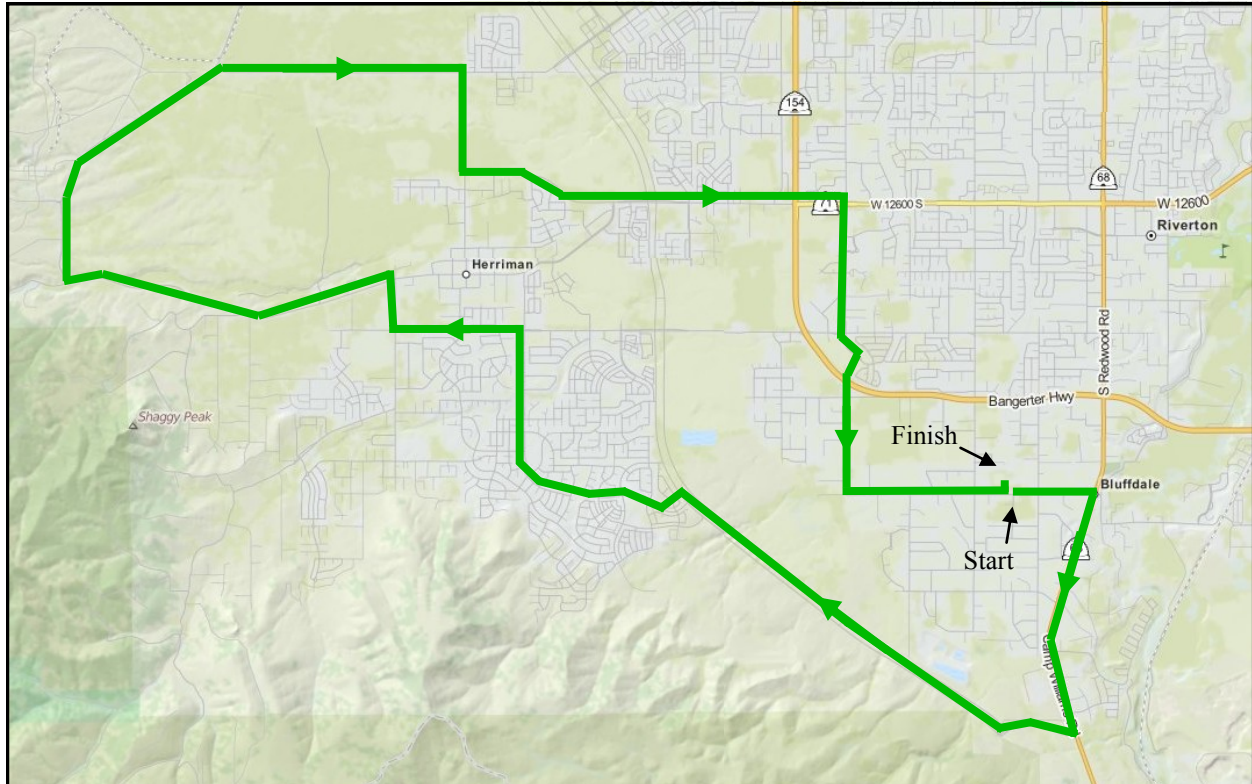

Bluffdale Badlands

25 Mile Cycling Ride

Route Directions

1. Head east on 14400 S from Bluffdale Park
2. Turn right on Camp Williams Rd
3. Turn right on Porter Rockwell Blvd
4. Turn right on Mountain View Corridor
5. Turn left on Rosecrest Rd
6. Turn left on 13400 S
7. Turn right on 6400 W (Rose Canyon Rd)
8. Turn left on 13100 S (Herriman Hwy)
9. Turn right on Bacchus Hwy
10. Turn right on 11800 S (Myers Lane)
11. Turn right on 6000 W (Mustang Trail Way)
12. Turn left on Herriman Pkwy (Becomes 12600 S)
13. Turn right on 3600 W
14. Keep right at round-about to 3600 W
15. Turn left on 14400 S
16. Turn left into Bluffdale Park