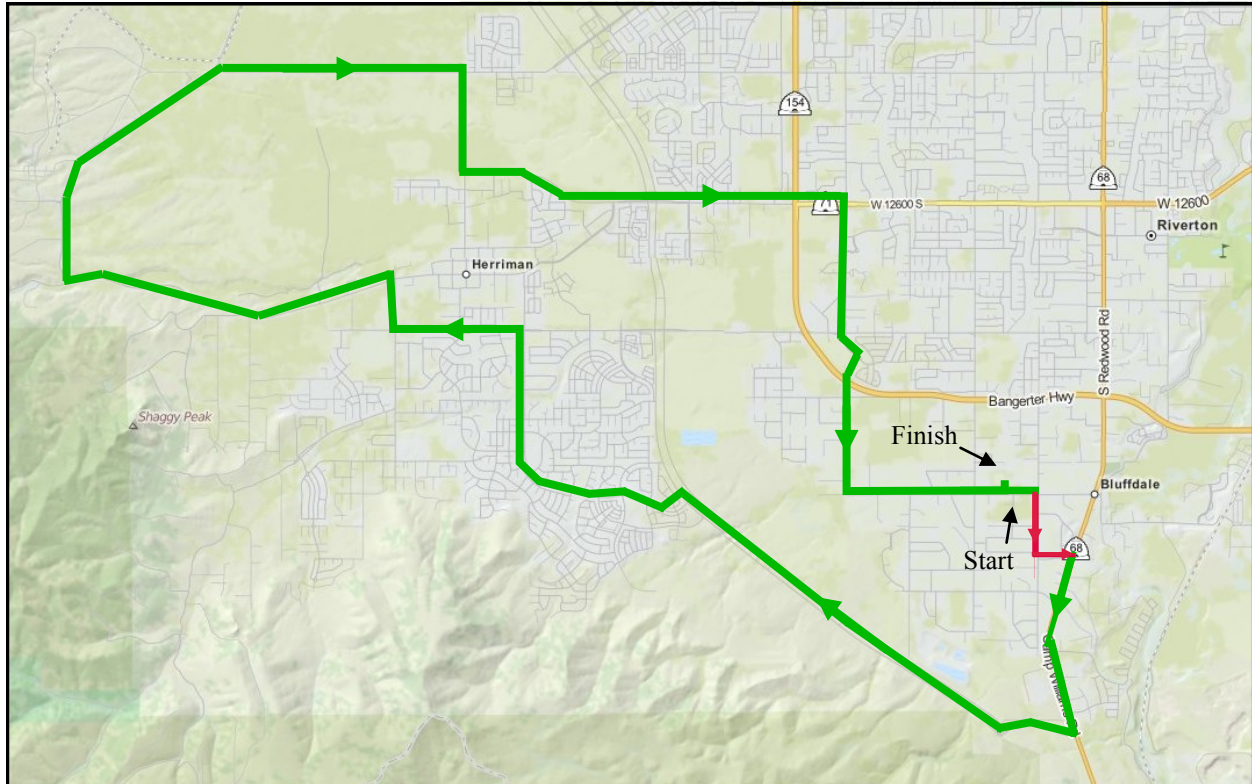

Bluffdale Badlands

25 Mile Cycling Ride

Route Directions

- | | |
|---|--|
| 1. Head east on 14400 S from Bluffdale Park | 10. Turn right on Bacchus Hwy |
| 2. Turn right on 2200 West | 11. Turn right on 11800 S (Myers Lane) |
| 3. Turn left on Aspen Way | 12. Turn right on 6000 W (Mustang Trail Way) |
| 4. Turn right on Camp Williams Road | 13. Turn left on Herriman Pkwy (Becomes 12600 S) |
| 5. Turn right on Mountain View Corridor | 14. Turn right on 3600 W |
| 6. Turn left on Rosecrest Rd | 15. Keep right at round-about to 3600 W |
| 7. Turn left on 13400 S | 16. Turn left on 14400 S |
| 8. Turn right on 6400 W (Rose Canyon Rd) | 17. Turn left into Bluffdale Park |
| 9. Turn left on 13100 S (Herriman Hwy) | |