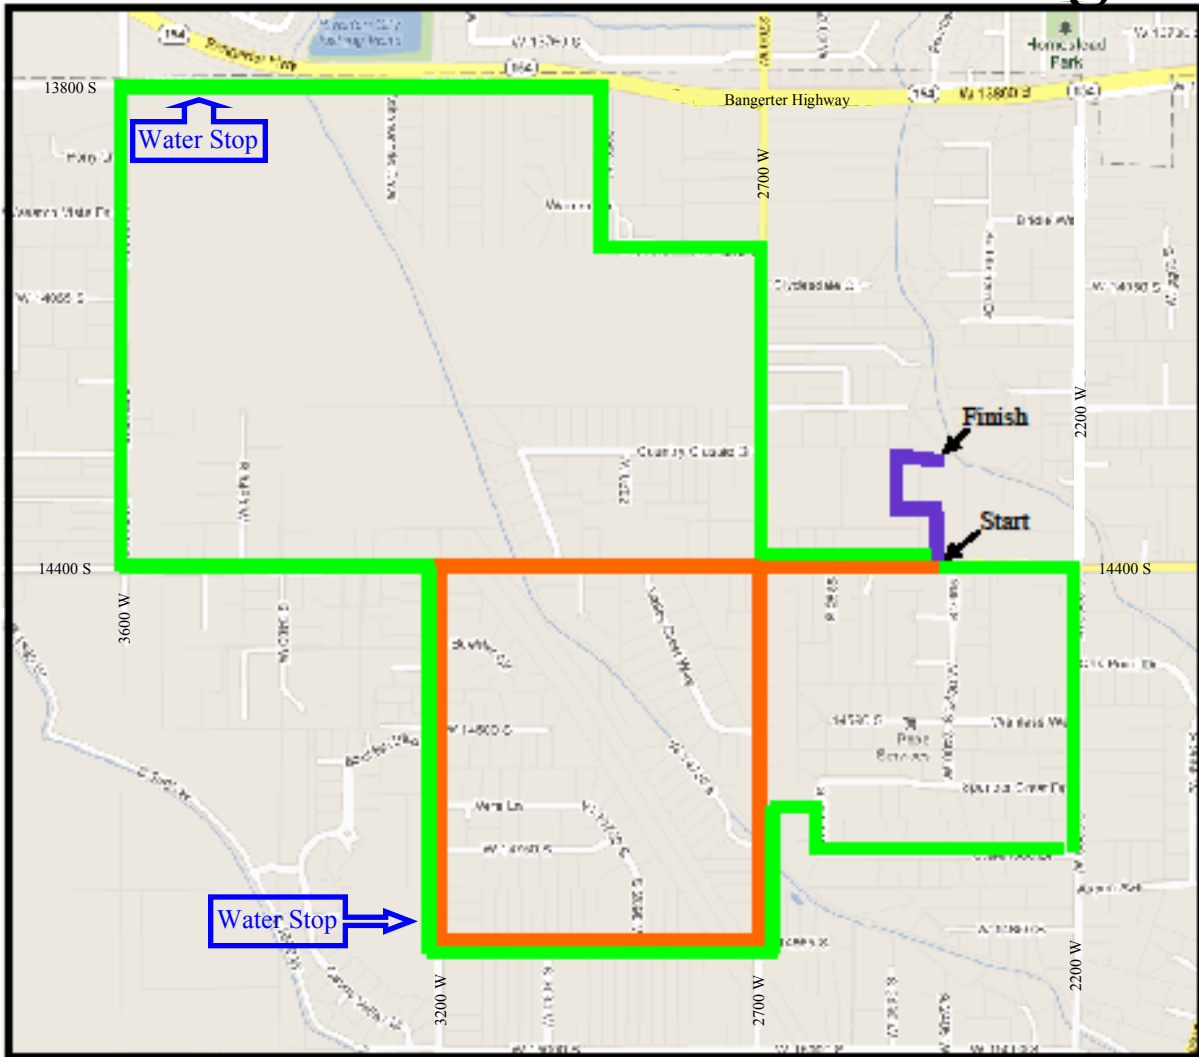

Bluffdale Badlands Challenge

5k Directions

1. Head west on 14400 S from Bluffdale Park
2. Turn south on 2700 W
3. Turn west on 14865 S
4. Turn north on 3200 W
5. Turn east on 14400 S
6. Turn north into Bluffdale Park to finish line

10k Directions

1. Head east on 14400 S from Bluffdale Park
2. Turn south on 2200 W
3. Turn west on Statehood Dr
4. Turn north on 2600 W
5. Turn west on Vista Hills Dr
6. Turn south on 2700 W
7. Turn west on 14865 S
8. Turn north on 3200 W
9. Turn west on 14400 S
10. Turn north on 3600 W
11. Turn east on 13800 S
12. Turn south on 2950 W
13. Turn east on 14000 S
14. Turn south on 2700 W
15. Turn east on 14400 S
16. Turn north into Bluffdale Park to finish line